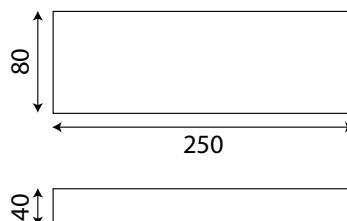

Dimensioni (mm)